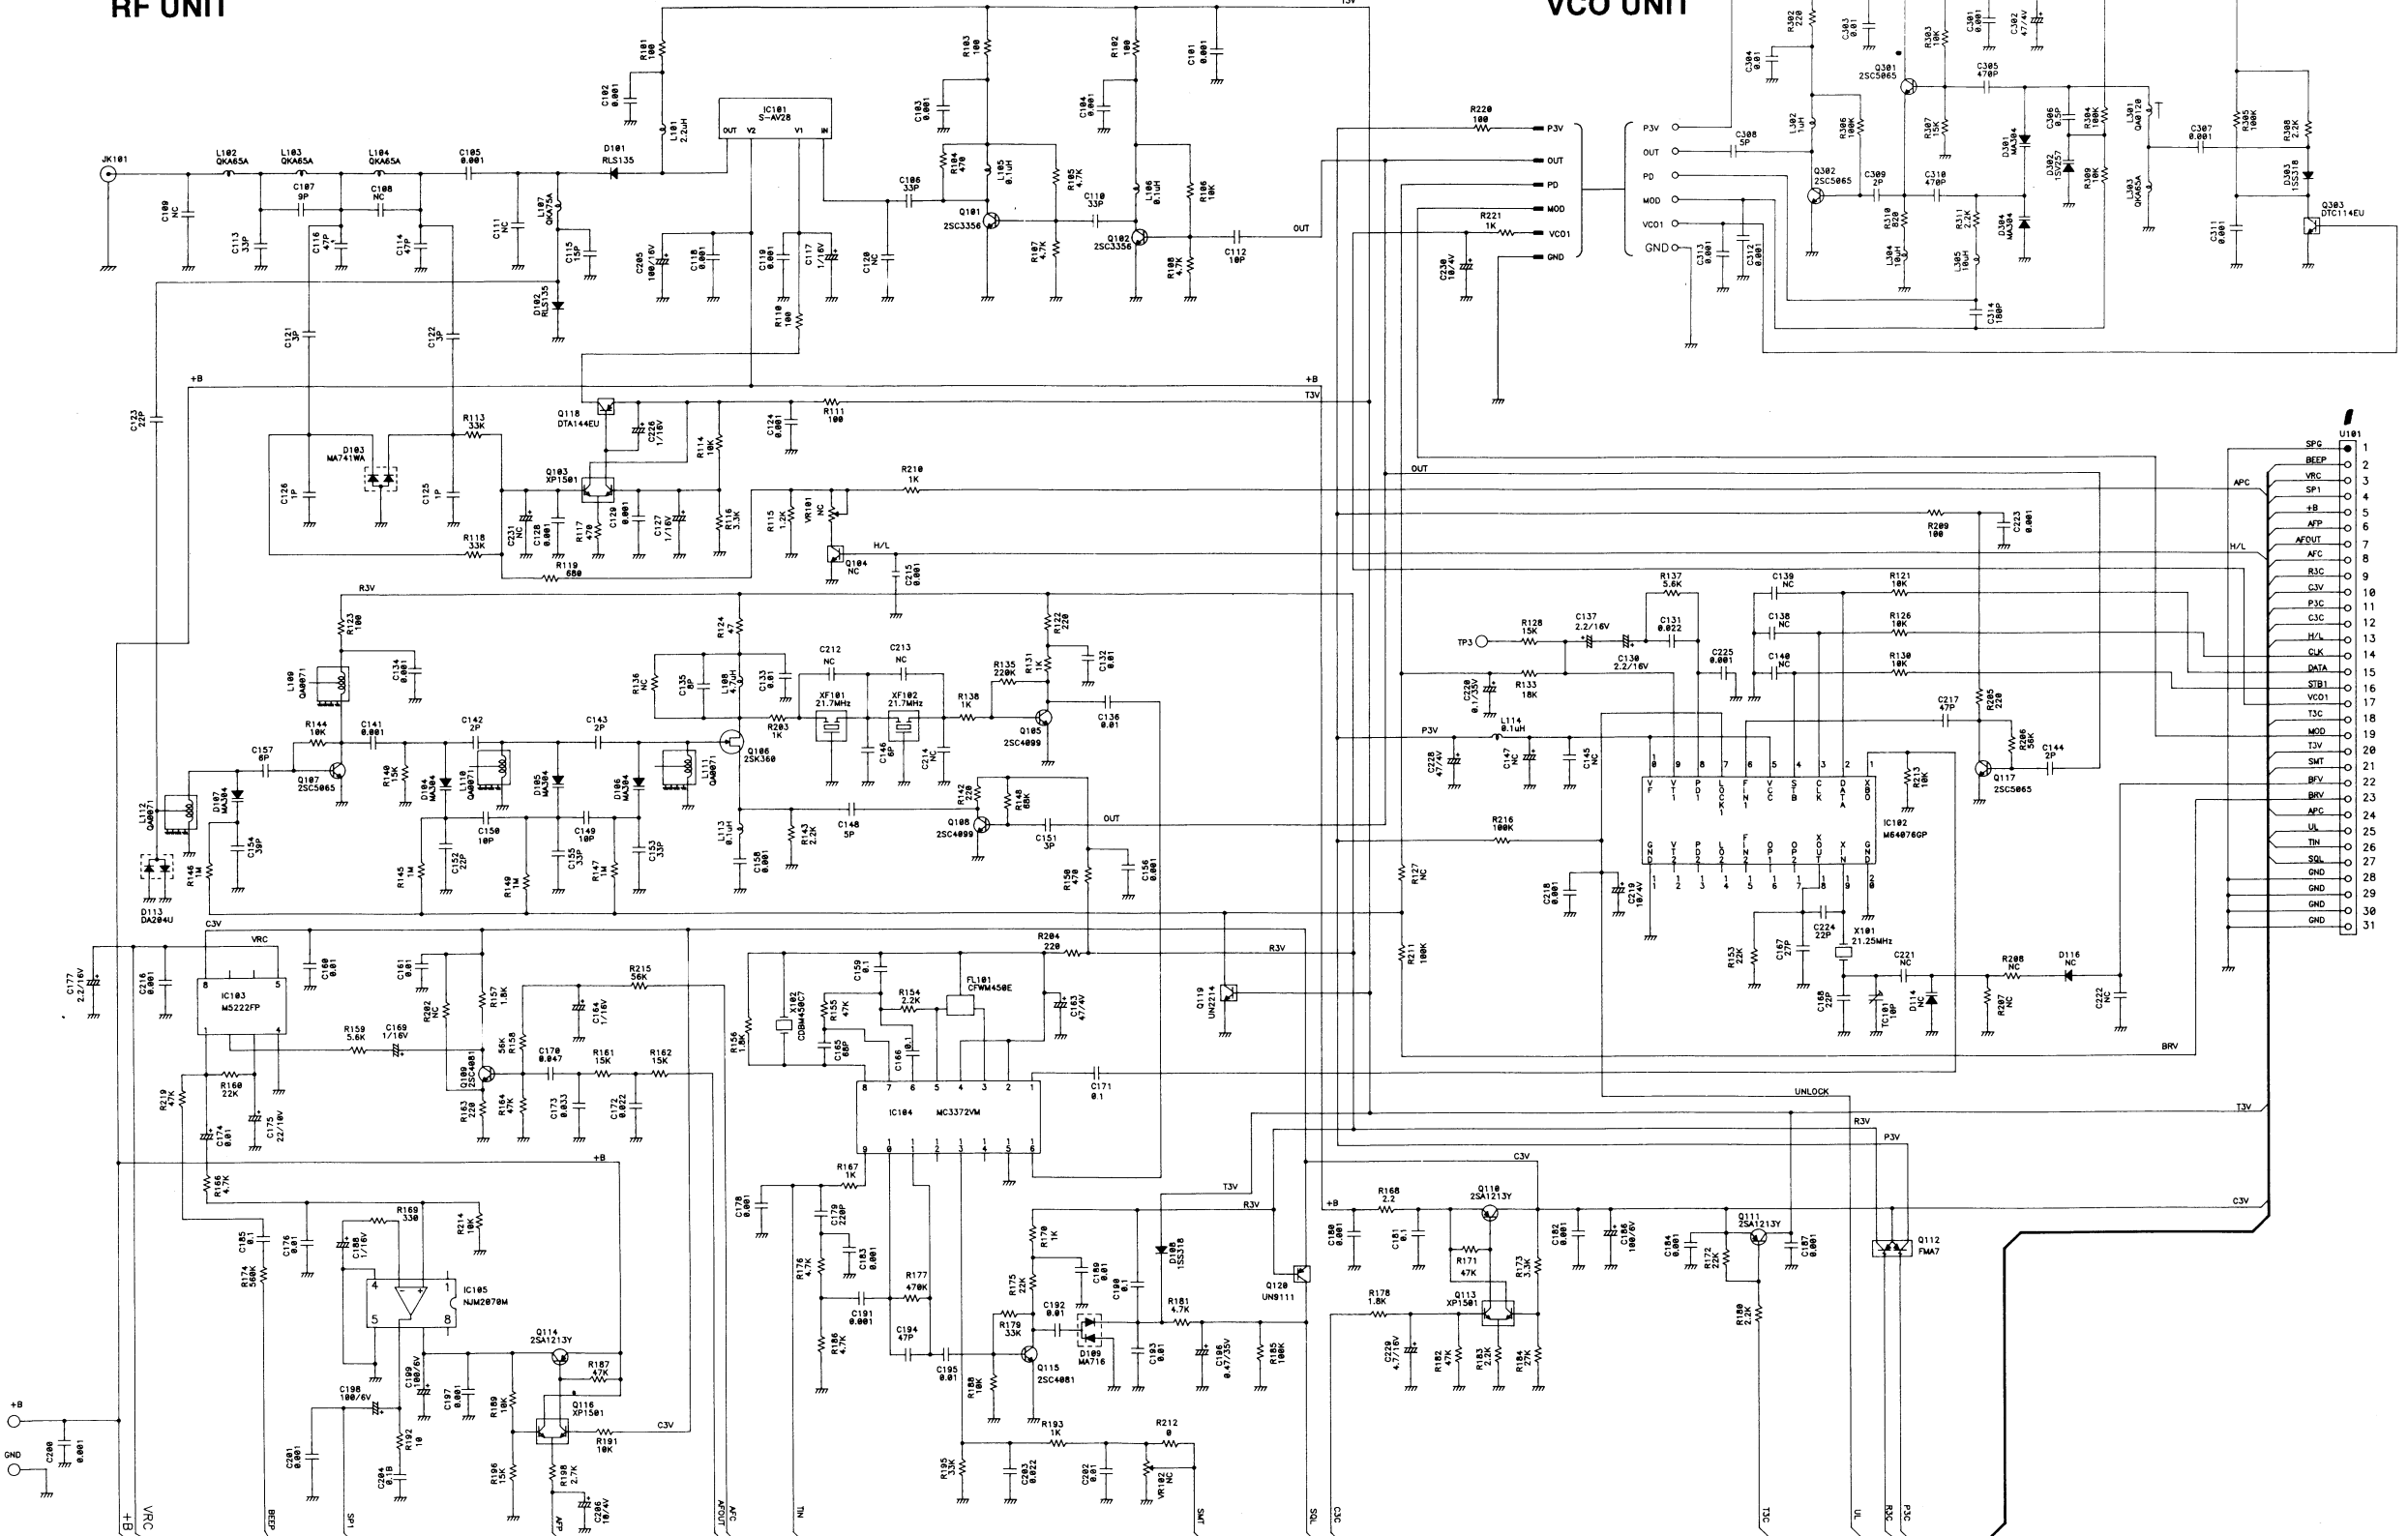

RF UNIT

VCO UNIT

CPU UNIT

PTT UNIT

CHARGE UNIT

SCHEMATIC DIAGRAM DJ-190T/E